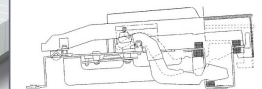

Other Photos:

Incredible Features,
Elegant Design

Advanced Grand Touch PRO™ Progressive Action

Designed & Produced by: