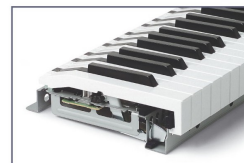

Other Photos:

Incredible Features,
Elegant Design

Advanced Grand Touch PRO™ Progressive Action

Designed & Produced by: