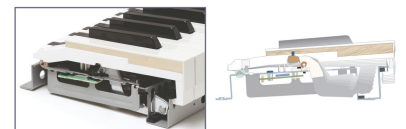

Other Photos:

Connections

Hand-carved inlay finish

Advanced Grand Touch PRO Wood Key Action

Designed & Produced By

Galileo Aria Specifications

Keyboard	88 Weighted & Dynamic Keys—Advanced Grand Touch PRO™ with Wood Keys & Graded Hammer	
Touch Sensitivity	Flat, Light, Normal, Heavy	
Tone Generation	iMotion™ Interpolation Synthesis	
Voices	Polyphony (Max) Voice Selection Piano Others Voice Functions	64 Notes (Stereo) 16 Sounds Concert Piano, Grand Piano, Rock Piano El. Piano 1&2 Baroque Harpsichord, Nylon Guitar, Orchestral Strings1&2, Cathedral Pipe Organ, Jazz Organ 1&2, Bass&Ride, El. Bass, Upright Bass Whole, Layer, Split
Effects	Reverb Modulation	Room, Hall 1&2, Stage Chorus, Flanger, Rotary, Delay
Recording	Two Tracks—26,000 Events	
Pedals	Damper, Soft, Sostenuto	
Other Controls	Volume, Balance, Brilliance, Transpose, Function, Tempo, Value, Connectors, MIDI, Serial	
Display	3X7 Segment LCD	
Jacks & Terminals	Headphones (2), Aux In (2), Aux Out (2), MIDI (In/Out/Thru), Expression Pedal, Serial Port (computer)	
Amplifier	180 Watt (IHF) - 2X60 Watts Low, 2X30 Watts High	
Speakers	Acoustic Chamber III 3-Way Surround Speaker System	
Power Supply	AC110V	
Finish	High Gloss Black, High Gloss Mahogany, High Gloss Mahogany Décor with Briarwood Inlay	
Cabinet Features	Hand-made in Italy, Two-stage sliding key cover, All-wood construction, Brass Pedals, Lifting Prop Lid, Folding Music Desk	
Dimensions	Width Depth Height	54" 38" 56"
Weight	Net Weight 264 lbs, Gross Weight 315 lbs	
Included Accessories	Matching bench, Power cord, Owner's Manual, Warranty Card	